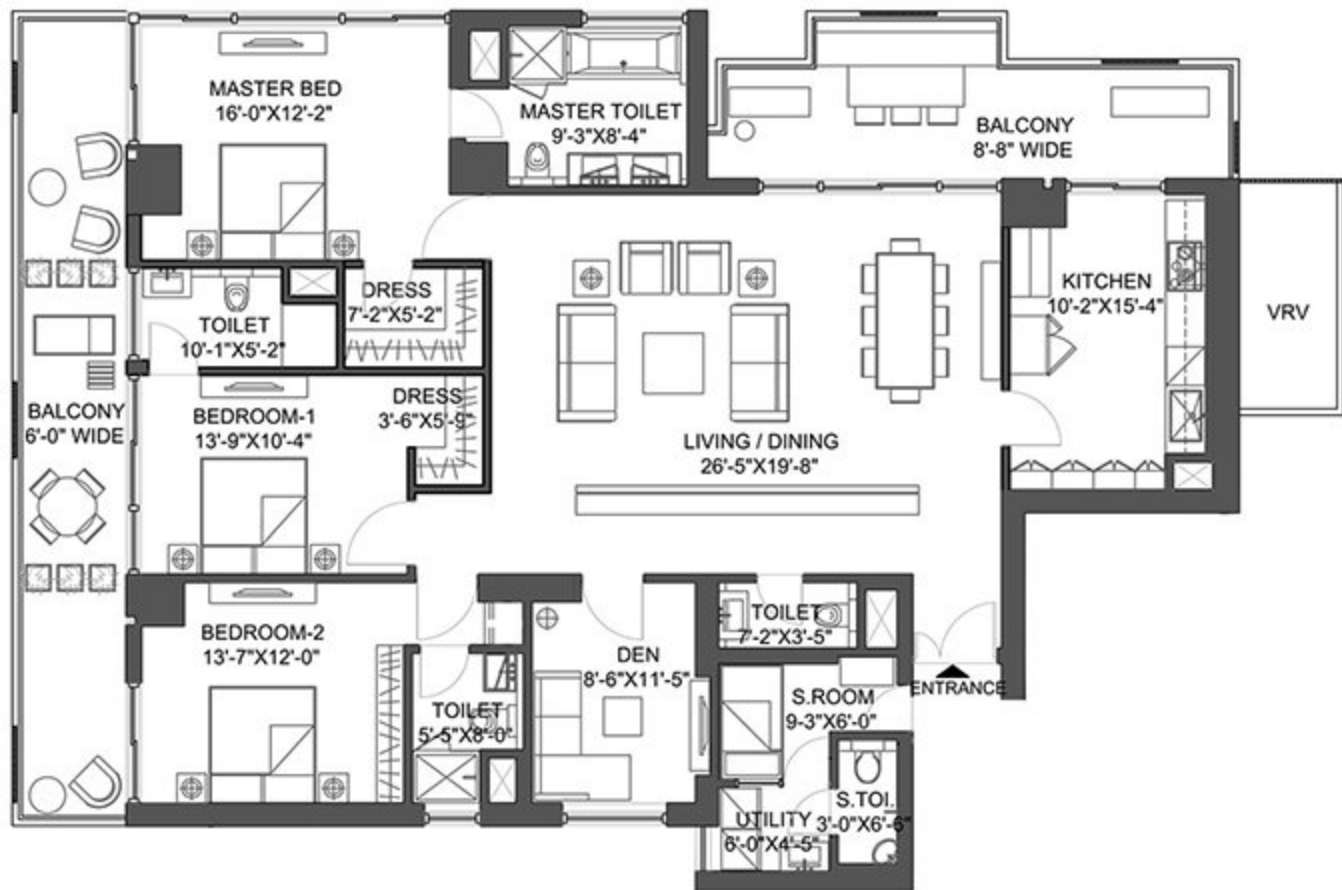

Floor Plan

Cluster Plan

Tower	Unit	Level	Apartment Type		Super Area
9	c	1 to 17	3 Bedrooms	Simplex	3129 Sft.

All floor plans, designs, layouts, areas, dimensions, specifications and the like are subject to change without notice, till completion of the Project, as may be approved by statutory authorities. The fixtures, furnishings and appliances are illustrative and do not form part of the Apartment unless expressly provided in the Agreement.

Floor Plan

Cluster Plan

Tower	Unit	Level	Apartment Type		Super Area
9	b	1 to 6	3 Bedrooms+Den	Simplex	3203 Sft.

Floor Plan

GOLF

Cluster Plan

Tower	Unit	Level	Apartment Type		Super Area
9	a	6,9,10,16,17,20, 21,27 to 37	3 Bedrooms+Den	Simplex	3469 Sft.

Floor Plan

Cluster Plan

Tower	Unit	Level	Apartment Type		Super Area
1	a	9,11,14,16,18,20,22, 24,26,28,30,32	4 Bedrooms+Den	Simplex	4847 Sft.