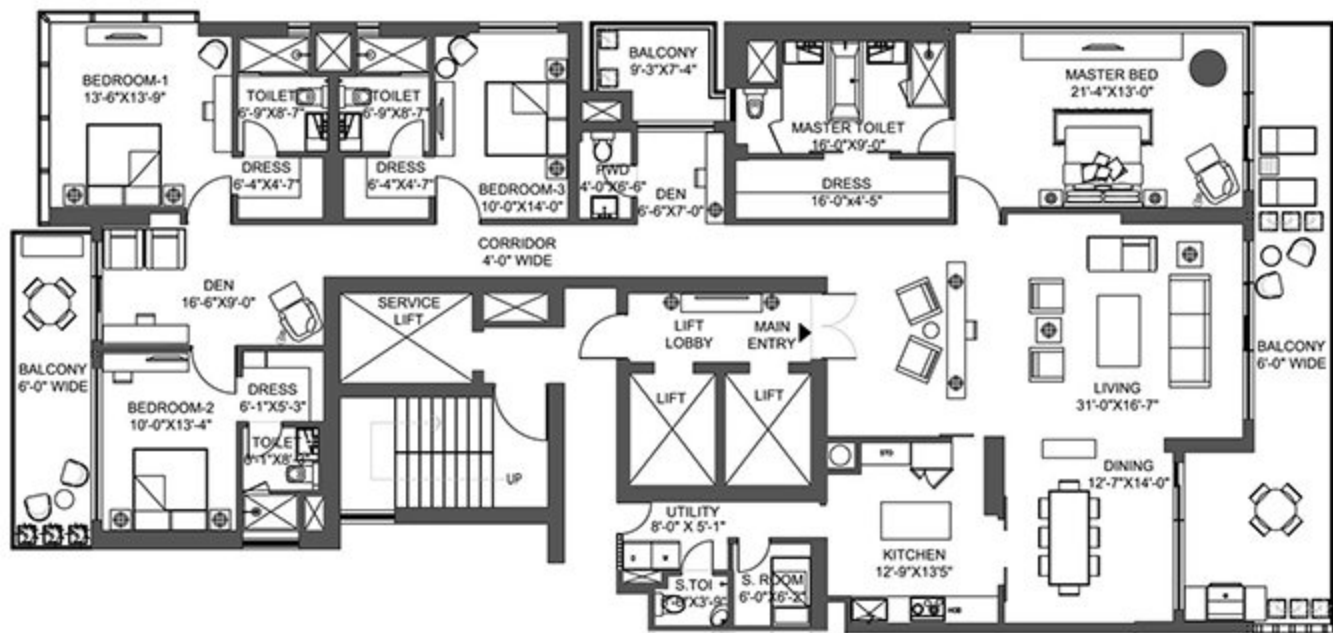

Floor Plan

Cluster Plan

Tower	Unit	Level	Apartment Type		Super Area
9	c	1 to 17	3 Bedrooms	Simplex	3129 Sft.

All floor plans, designs, layouts, areas, dimensions, specifications and the like are subject to change without notice, till completion of the Project, as may be approved by statutory authorities. The fixtures, furnishings and appliances are illustrative and do not form part of the Apartment unless expressly provided in the Agreement.

Floor Plan

Cluster Plan

Tower	Unit	Level	Apartment Type		Super Area
9	b	1 to 6	3 Bedrooms+Den	Simplex	3203 Sft.

Floor Plan

GOLF

Cluster Plan

Tower	Unit	Level	Apartment Type		Super Area
9	a	6,9,10,16,17,20, 21,27 to 37	3 Bedrooms+Den	Simplex	3469 Sft.

Floor Plan

Cluster Plan

Tower	Unit	Level	Apartment Type		Super Area
1	a	9,11,14,16,18,20,22, 24,26,28,30,32	4 Bedrooms+Den	Simplex	4847 Sft.