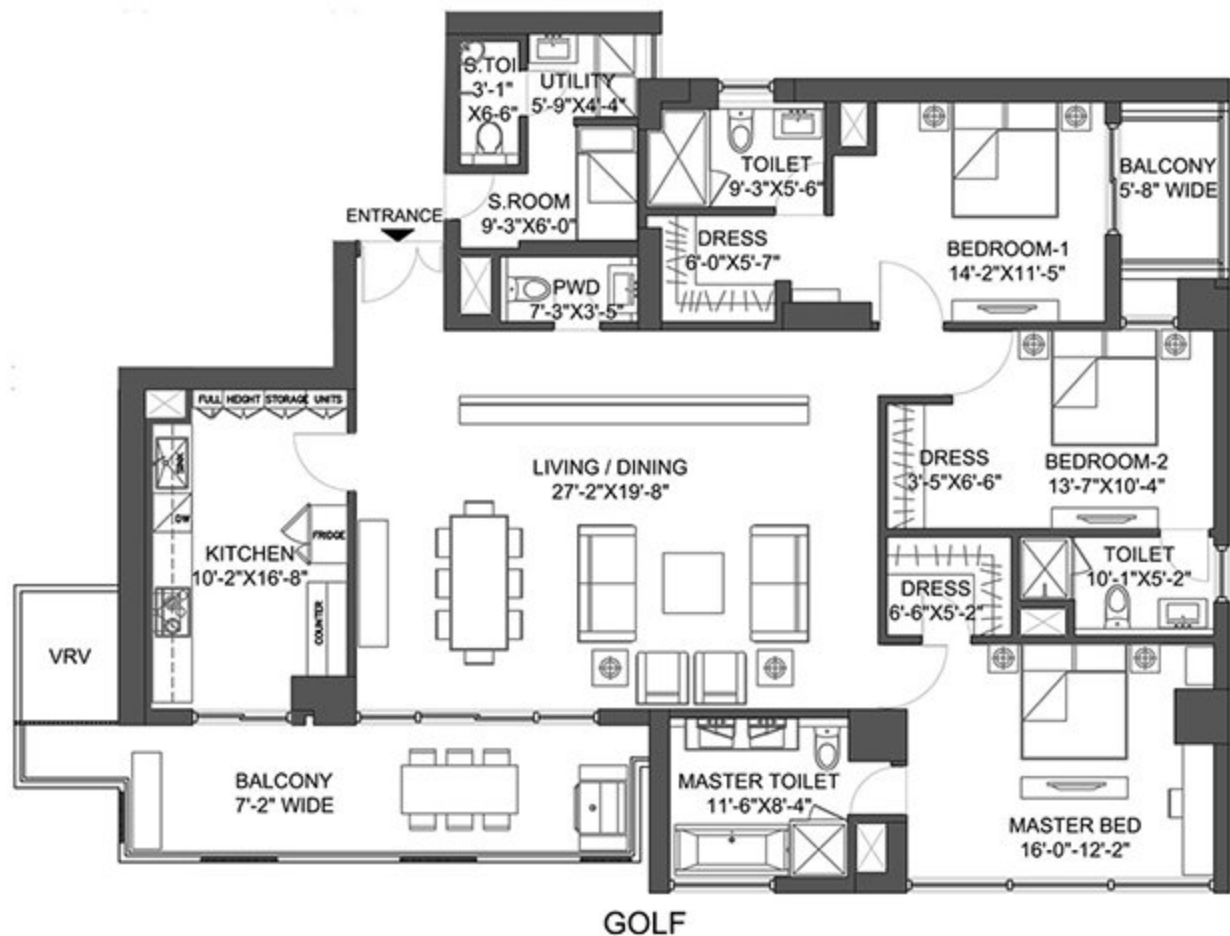

Floor Plan

Cluster Plan

Tower	Unit	Level	Apartment Type		Super Area
9	c	1 to 17	3 Bedrooms	Simplex	3129 Sft.

All floor plans, designs, layouts, areas, dimensions, specifications and the like are subject to change without notice, till completion of the Project, as may be approved by statutory authorities. The fixtures, furnishings and appliances are illustrative and do not form part of the Apartment unless expressly provided in the Agreement.

Floor Plan

Cluster Plan

Tower	Unit	Level	Apartment Type		Super Area
9	b	1 to 6	3 Bedrooms+Den	Simplex	3203 Sft.

Floor Plan

GOLF

Cluster Plan

Tower	Unit	Level	Apartment Type		Super Area
9	a	6,9,10,16,17,20, 21,27 to 37	3 Bedrooms+Den	Simplex	3469 Sft.